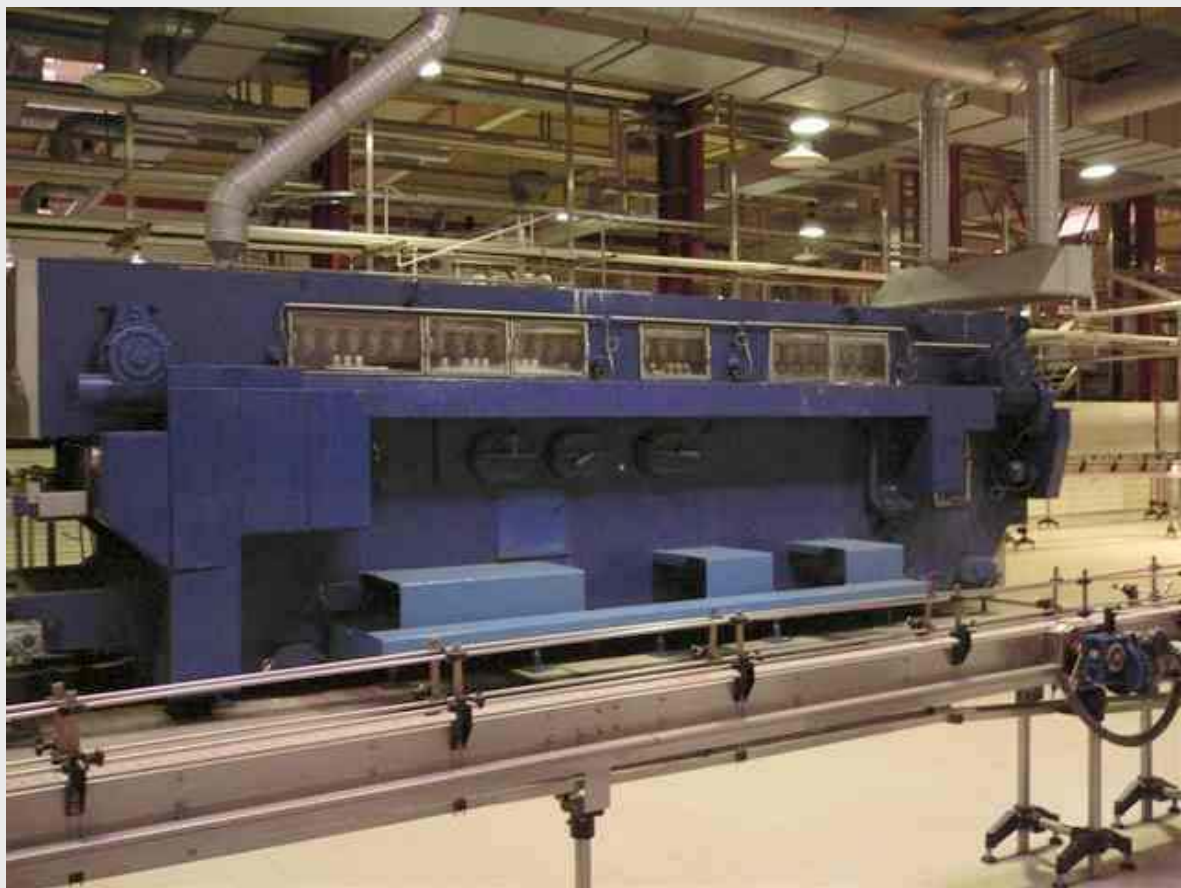

Bottling Line 12,000 bph

Bottling Line with a capacity of 12,000 bottles ph in very good condition.
The bottling line was totally refurbished and renewed in 2002, partly new equipment.

Line Capacity - 0.33 and 0.5 l	12,000 bph	Krones Diverse
Control	S5/S7	
Bottle Washer	14 Cells	Diverse
Bottle Filler	42 Valves	Diverse
Labeller		Krones
Packer/De-Packer	2002	Rico
Conveyors	2002	Diverse

For more information please ask for detailed documents provided by ESCHENLOHR.

Price

Price:

Basis for negotiation

Line overview

Diverse Pictures - Bottling Line 12,000 bph

Diverse Pictures - Bottling Line 12,000 bph