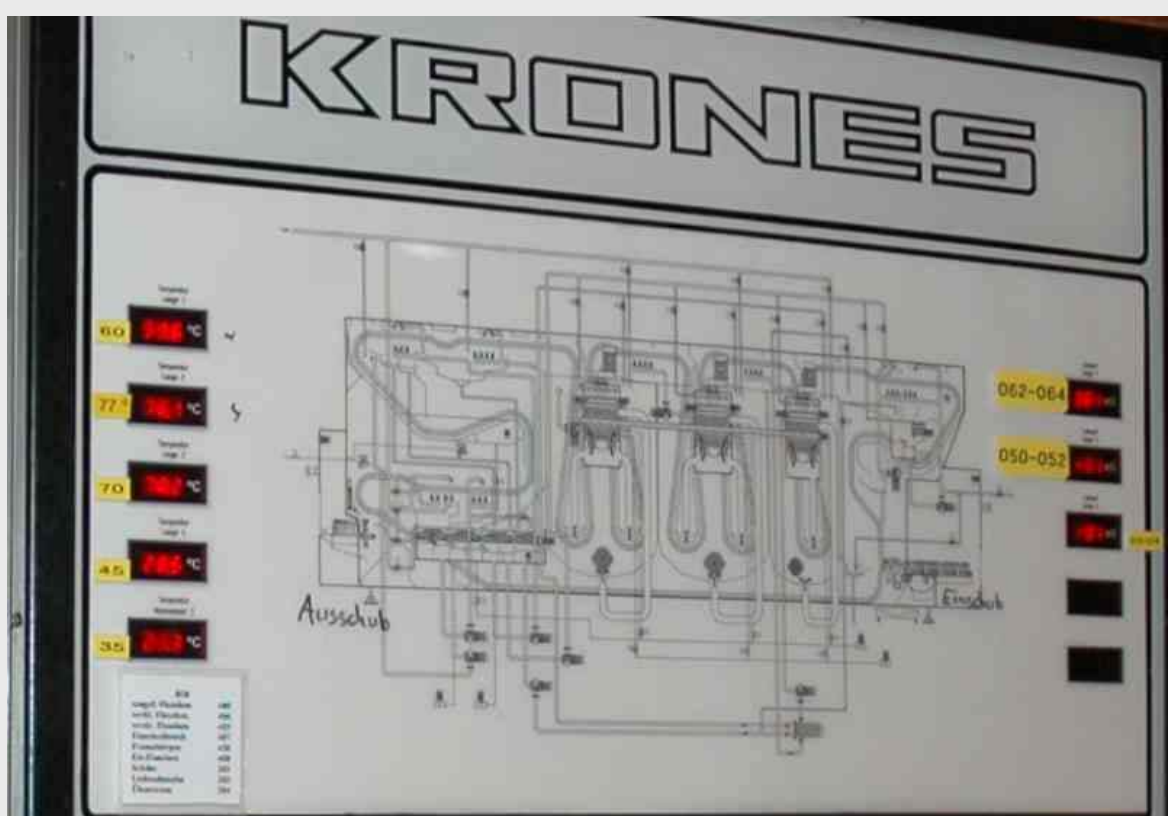

Diverse Photos – Bottlewascher 50.000 bph